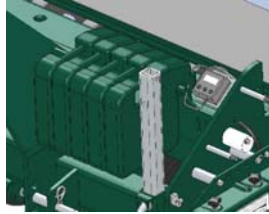

CUMMINGS & BRICKER

www.cummingsandbricker.com
support@cummingsandbricker.com

Effective: 08/17/2023

F.O.B. C&B

G SERIES - NO TILL SEED DRILL

G Series Weight Kit

Weight Kits