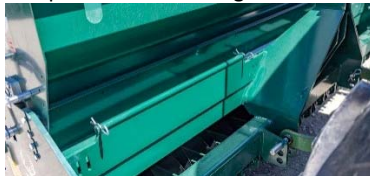

May not be distributed in all areas through Cummings & Bricker

The G-Series No-Till drill has been developed with the hunter and wildlife manager in mind. It is a true, no-till drill that will plant a variety of seeds and blends into the ground, even in the toughest soil conditions.

The tempered cutting discs are spaced at 7.5 inches apart. The discs slice into the soil, allowing the seeding mechanism to plant the seeds into the created slits. The solid, rubber packing wheels trail behind the discs to close up the soil. The G-Series will provide outstanding seed to soil contact even when cutting through standing vegetation.

WEIGHT BAR

Suitcase weights can be added if more weight is needed based on your soil conditions