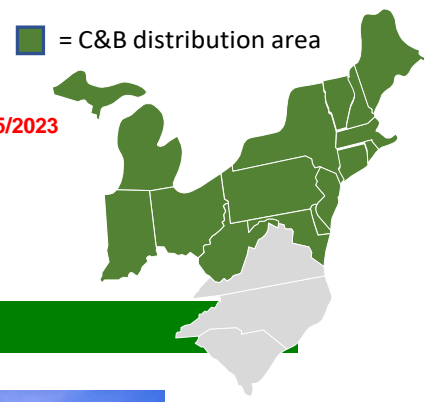

CUMMINGS & BRICKER

www.cummingsandbricker.com
support@cummingsandbricker.com

Effective: 08/15/2023

F.O.B. C&B

[Click here for ordering prgrams-Select Program 16 from bookmarks](#)