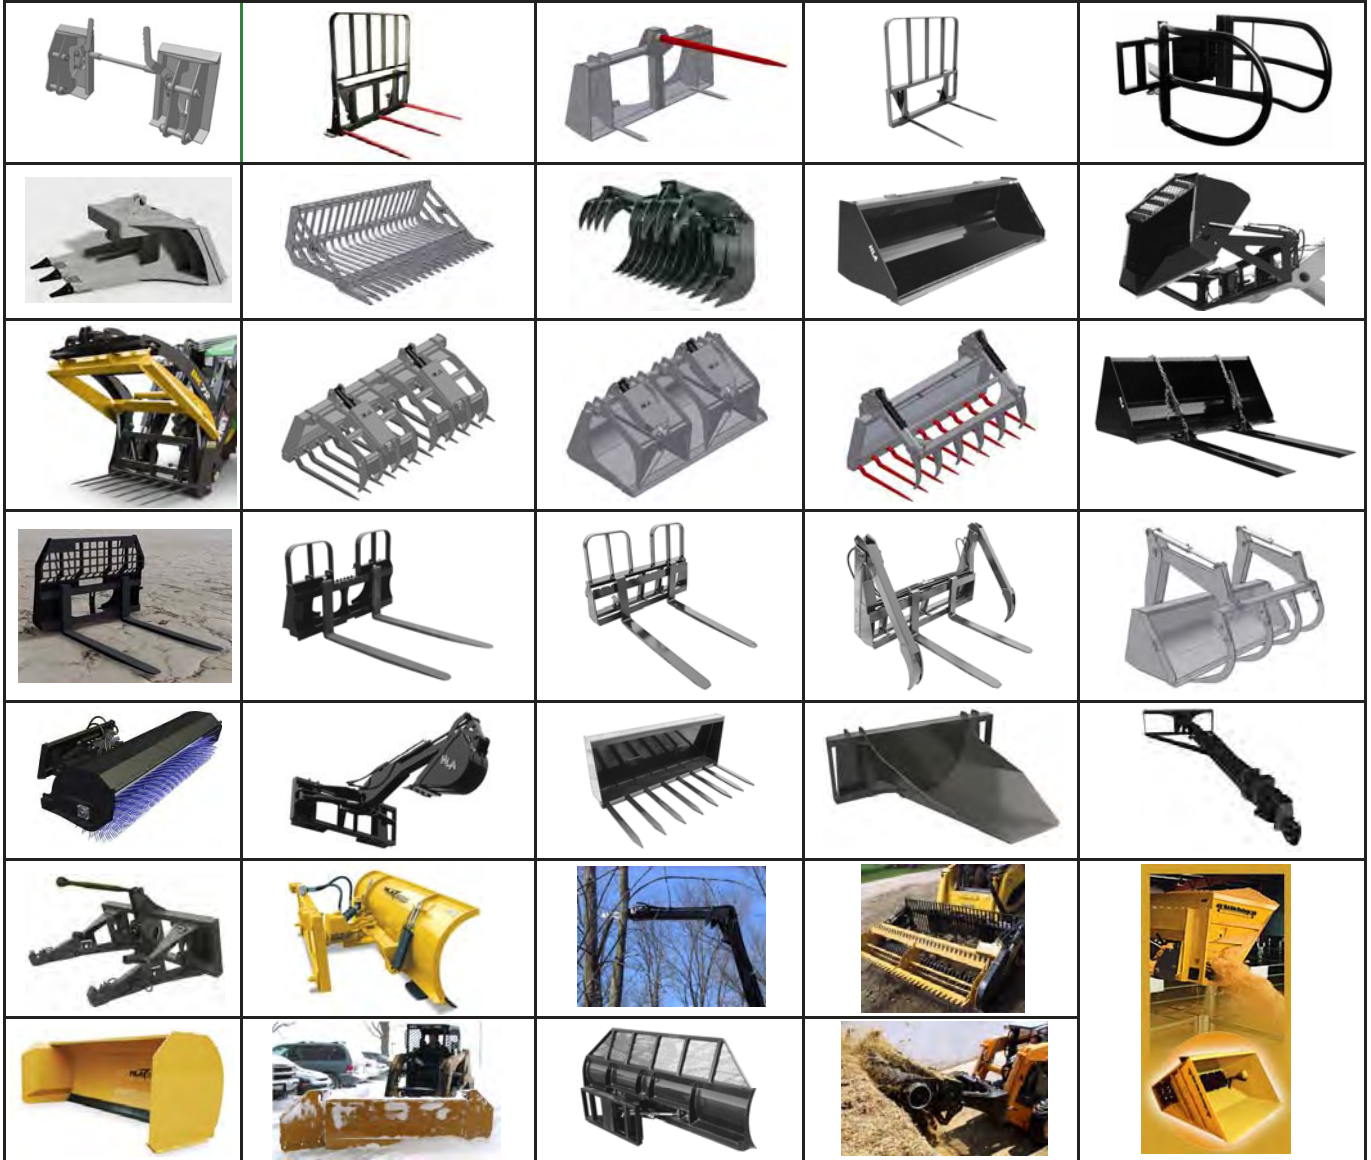

Skid Steer and Loader Attachments

www.horstwelding.com

ATTACHMENTS AND ADAPTERS

Attachments and adapters for skid steers, front end loaders, and telehandlers from HLA.

***NOTE:** See HLA snow blades under "Snow Removal Equipment"

Call us or contact your local dealer for additional information.

Skid Steer and Loader Attachments

www.brushwolf.com

BRUSH MULCHERS

ROTARY BRUSH MULCHERS with the industry's widest range of models for low flow, standard flow, and high flow systems.

Models also available for walk behind skid steers and mini excavators. Available models: 42", 48", 60", 66", 72", 78", and 90". Cutting capacities from 2" to 12".

Over 15 years experience building brush cutters with exclusive features that set Brush Wolf cutters above the rest. See additional Brush Wolf products on "Landscaping Equipment" pages in this booklet.

www.belltec.net

HYDRAULIC POST HOLE DIGGERS

The widest selection of hydraulic planetary drive diggers on the market. Specialized augers for drilling through solid rock and concrete with rebar. See additional information on pages 1 and 2 of this booklet